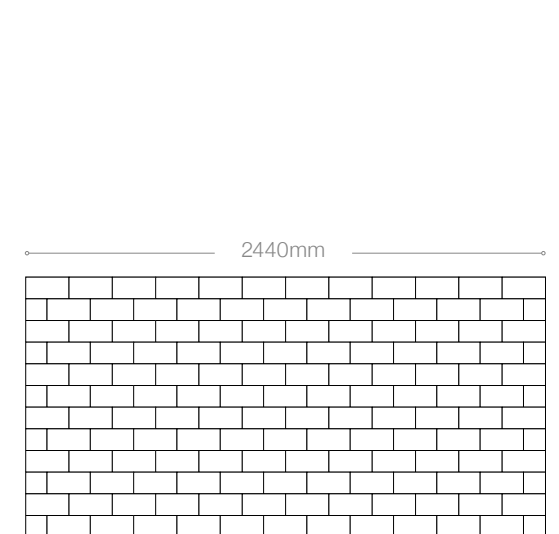

Horizontal Wall Panel

All colours are representative - we recommend you order a sample before ordering. Visit us at: www.mermaidpanels.co.uk