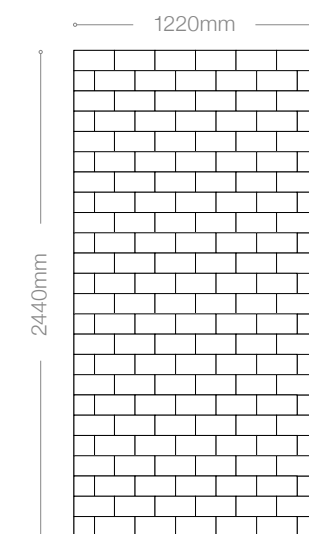

Vertical Shower Panel